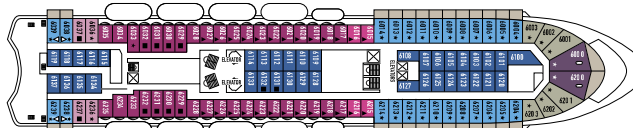

## SYMBOL LEGEND

none 2 lower beds

- 1 lower bed + 1 upper bed
- ▲ 2 lower beds + 1 upper bed
- 2 lower beds + 2 upper beds
- ★ 2 lower beds + sofa
- ★ 2 lower beds + 2 upper beds + sofa
- \* Suitable for wheelchair
- ◁▷ Connected Stateroom
- Stateroom with bathtub
- ◡ Stateroom with portholes
- ▲ Stateroom with obstructed view

DECK 10

DECK 9

DECK 8

DECK 7

DECK 6

DECK 5

DECK 4

DECK 3

**Length** 162 m

**Tonnage** 25,611 grt

**Flag** Malta

Deckplans and stateroom layouts are given purely as a guide. Size and layout may vary within the same category.

CATEGORY	DECK	DESCRIPTION	NUMBER OF STATEROOMS
<b>INSIDE STATEROOM</b>			
IA	3	2 lower beds, 3rd/4th berth, bathroom with shower	31
IB	4/5	2 lower beds, 3rd/4th berth, bathroom with shower	64
IC	6/7	2 lower beds, 3rd/4th berth, bathroom with shower	68
<b>OUTSIDE STATEROOM</b>			
XA	2	2 lower beds, 3rd/4th berth, bathroom with shower	21
XBO	6	2 lower beds, 3rd/4th berth, bathroom with shower (obstructed view)	38
XB	3/5/6	2 lower beds, bathroom with shower	33
XC	3/4	2 lower beds, 3rd/4th berth, 1 sofa bed, bathroom with shower	126
XD	6/7	2 lower beds, 3rd/4th berth, 1 sofa bed, bathroom with shower	40
<b>SUITES</b>			
SBJ Junior Balcony Suite	6/7	2 lower beds, 1 sofa bed, bathroom with shower (balcony)	43
S Suite	6	2 lower beds, 1 sofa bed, bathroom with shower	6
SB Balcony Suite	7	2 lower beds, 1 sofa bed, bathroom with shower (balcony)	8
SG Grand Suite	6	2 lower beds, 1 sofa bed, bathroom with bathtub and shower (large balcony with private whirlpool bath)	2