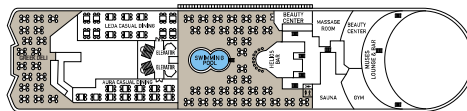

## SYMBOL LEGEND

none 2 lower beds

- 1 lower bed + 1 upper bed
- ▲ 2 lower beds + 1 upper bed
- 2 lower beds + 2 upper beds
- ★ 2 lower beds + sofa
- ★ 2 lower beds + 2 upper beds + sofa
- \* Suitable for wheelchair
- ◁▷ Connected Stateroom
- Stateroom with bathtub
- ◡ Stateroom with portholes
- ▲ Stateroom with obstructed view

DECK 10

DECK 9

DECK 8

DECK 7

DECK 6

DECK 5

DECK 4

DECK 3

**Length** 162 m

**Tonnage** 25,611 grt

**Flag** Malta

Deckplans and stateroom layouts are given purely as a guide. Size and layout may vary within the same category.

CATEGORY	DECK	DESCRIPTION	NUMBER OF STATEROOMS
<b>INSIDE STATEROOM</b>			
IA	3	2 lower beds, 3rd/4th berth, bathroom with shower	31
IB	4/5	2 lower beds, 3rd/4th berth, bathroom with shower	64
IC	6/7	2 lower beds, 3rd/4th berth, bathroom with shower	68
<b>OUTSIDE STATEROOM</b>			
XA	2	2 lower beds, 3rd/4th berth, bathroom with shower	21
XBO	6	2 lower beds, 3rd/4th berth, bathroom with shower (obstructed view)	38
XB	3/5/6	2 lower beds, bathroom with shower	33
XC	3/4	2 lower beds, 3rd/4th berth, 1 sofa bed, bathroom with shower	126
XD	6/7	2 lower beds, 3rd/4th berth, 1 sofa bed, bathroom with shower	40
<b>SUITES</b>			
SBJ Junior Balcony Suite	6/7	2 lower beds, 1 sofa bed, bathroom with shower (balcony)	43
S Suite	6	2 lower beds, 1 sofa bed, bathroom with shower	6
SB Balcony Suite	7	2 lower beds, 1 sofa bed, bathroom with shower (balcony)	8
SG Grand Suite	6	2 lower beds, 1 sofa bed, bathroom with bathtub and shower (large balcony with private whirlpool bath)	2