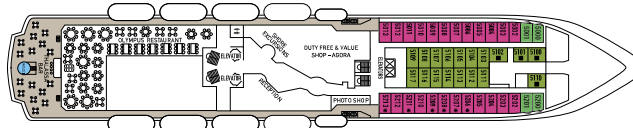

## SYMBOL LEGEND

none 2 lower beds

- 1 lower bed + 1 upper bed
- ▲ 2 lower beds + 1 upper bed
- 2 lower beds + 2 upper beds
- ★ 2 lower beds + sofa
- ★ 2 lower beds + 2 upper beds + sofa
- \* Suitable for wheelchair
- ◁▷ Connected Stateroom
- Stateroom with bathtub
- ◡ Stateroom with portholes
- ▲ Stateroom with obstructed view

DECK 10

DECK 9

DECK 8

DECK 7

DECK 6

DECK 5

DECK 4

DECK 3

DECK 2