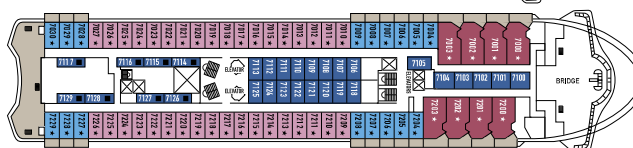

## SYMBOL LEGEND

none 2 lower beds

- 1 lower bed + 1 upper bed
- ▲ 2 lower beds + 1 upper bed
- 2 lower beds + 2 upper beds
- ★ 2 lower beds + sofa
- ★ 2 lower beds + 2 upper beds + sofa
- \* Suitable for wheelchair
- ◁▷ Connected Stateroom
- Stateroom with bathtub
- ◡ Stateroom with portholes
- ▲ Stateroom with obstructed view

DECK 10

DECK 9

DECK 8

DECK 7

DECK 6

DECK 5

DECK 4

DECK 3

**Length** 162 m

**Tonnage** 25,611 grt

**Flag** Malta

Deckplans and stateroom layouts are given purely as a guide. Size and layout may vary within the same category.

CATEGORY	DECK	DESCRIPTION	NUMBER OF STATEROOMS
<b>INSIDE STATEROOM</b>			
IA	3	2 lower beds, 3rd/4th berth, bathroom with shower	31
IB	4/5	2 lower beds, 3rd/4th berth, bathroom with shower	64
IC	6/7	2 lower beds, 3rd/4th berth, bathroom with shower	68
<b>OUTSIDE STATEROOM</b>			
XA	2	2 lower beds, 3rd/4th berth, bathroom with shower	21
XBO	6	2 lower beds, 3rd/4th berth, bathroom with shower (obstructed view)	38
XB	3/5/6	2 lower beds, bathroom with shower	33
XC	3/4	2 lower beds, 3rd/4th berth, 1 sofa bed, bathroom with shower	126
XD	6/7	2 lower beds, 3rd/4th berth, 1 sofa bed, bathroom with shower	40
<b>SUITES</b>			
SBJ Junior Balcony Suite	6/7	2 lower beds, 1 sofa bed, bathroom with shower (balcony)	43
S Suite	6	2 lower beds, 1 sofa bed, bathroom with shower	6
SB Balcony Suite	7	2 lower beds, 1 sofa bed, bathroom with shower (balcony)	8
SG Grand Suite	6	2 lower beds, 1 sofa bed, bathroom with bathtub and shower (large balcony with private whirlpool bath)	2