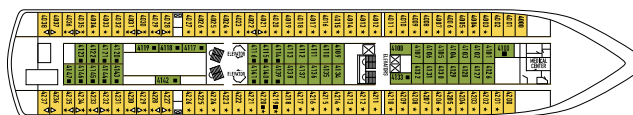

## SYMBOL LEGEND

none 2 lower beds

- 1 lower bed + 1 upper bed
- ▲ 2 lower beds + 1 upper bed
- 2 lower beds + 2 upper beds
- ★ 2 lower beds + sofa
- ★ 2 lower beds + 2 upper beds + sofa
- \* Suitable for wheelchair
- ◁▷ Connected Stateroom
- Stateroom with bathtub
- ◡ Stateroom with portholes
- ▲ Stateroom with obstructed view

DECK 10

DECK 9

DECK 8

DECK 7

DECK 6

DECK 5

DECK 4

DECK 3