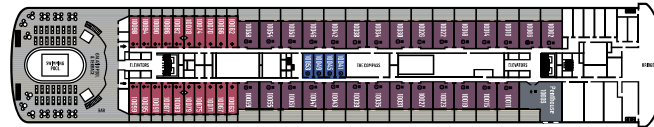

ONBOARD CELESTYAL JOURNEY

SYMBOL LEGEND

- None 2 lower beds
- ▲ 3rd berth
- ★ Sofa bed
- Double sofa bed
- ▢ Double sofa bed with bunk bed
- ◆ Double bed (only in the Penthouse)
- ⊙ Shower
- ⊛ Jet tubs
- ⌒ Porthole
- * Wheelchair accessible
- ◁ ▷ Interconnecting rooms
- ◐ Obstructed view

DECK 12/14

DECK 11

DECK 10

DECK 9

DECK 8

DECK 7

DECK 6

DECK 5

Deckplans and stateroom layouts are given purely as a guide. Size and layout may vary within the same category.

CATEGORY	DECK	DESCRIPTION	NUMBER OF STATEROOMS
INTERIOR COSMOS CABINS			
IA	4	2 lower beds, 1 upper bed, 1 single or double sofa with bunk beds, bathroom with shower	24
IB	5/9	2 lower beds, 1 upper bed, 1 single sofa, bathroom with shower	46
IC	5/6/9/10	2 lower beds, 1 upper bed, 1 single or double sofa with bunk beds, bathroom with shower	59
EXTERIOR COSMOS CABINS			
XA	4/5	2 lower beds, double bed sofa with bunk beds, bathroom with shower or bathtub	20
XBO	6	2 lower beds, bathroom with bathtub (obstructed view)	34
XB	4/6	2 lower beds, 1 upper bed, 1 single or double sofa with bunk beds, bathroom with shower or bathtub	104
XC	4/5	2 lower beds, 1 upper bed, 1 single or double sofa with bunk beds, bathroom with bathtub	98
XD	5/9	2 lower beds, 1 single or double sofa with bunk beds, bathroom with bathtub	96
DREAM SUITES			
SJA	9	2 lower beds, single sofa bed, bathroom with jet tubs or shower	24
SJB	9	2 lower beds, single sofa bed, bathroom with jet tubs	76
SJC	10	2 lower beds, single sofa bed, bathroom with jet tubs	20
SG	10	2 lower beds, double sofa bed, bathroom with shower	28
SP	10	1 double bed, double sofa bed, bathroom with shower and jacuzzi bathtub	1