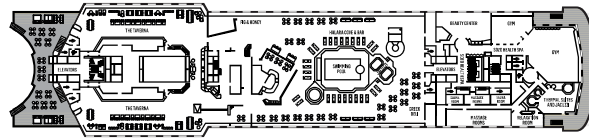

ONBOARD CELESTYAL JOURNEY

SYMBOL LEGEND

- None 2 lower beds
- ▲ 3rd berth
- ★ Sofa bed
- Double sofa bed
- ▢ Double sofa bed with bunk bed
- ◆ Double bed (only in the Penthouse)
- ⊙ Shower
- ⊛ Jet tubs
- ⌒ Porthole
- * Wheelchair accessible
- ◁ ▷ Interconnecting rooms
- ◐ Obstructed view

DECK 12/14

DECK 11

DECK 10

DECK 9

DECK 8

DECK 7

DECK 6

DECK 5

Deckplans and stateroom layouts are given purely as a guide. Size and layout may vary within the same category.

CATEGORY	DECK	DESCRIPTION	NUMBER OF STATEROOMS
INTERIOR COSMOS CABINS			
IA	4	2 lower beds, 1 upper bed, 1 single or double sofa with bunk beds, bathroom with shower	24
IB	5/9	2 lower beds, 1 upper bed, 1 single sofa, bathroom with shower	46
IC	5/6/9/10	2 lower beds, 1 upper bed, 1 single or double sofa with bunk beds, bathroom with shower	59
EXTERIOR COSMOS CABINS			
XA	4/5	2 lower beds, double bed sofa with bunk beds, bathroom with shower or bathtub	20
XBO	6	2 lower beds, bathroom with bathtub (obstructed view)	34
XB	4/6	2 lower beds, 1 upper bed, 1 single or double sofa with bunk beds, bathroom with shower or bathtub	104
XC	4/5	2 lower beds, 1 upper bed, 1 single or double sofa with bunk beds, bathroom with bathtub	98
XD	5/9	2 lower beds, 1 single or double sofa with bunk beds, bathroom with bathtub	96
DREAM SUITES			
SJA	9	2 lower beds, single sofa bed, bathroom with jet tubs or shower	24
SJB	9	2 lower beds, single sofa bed, bathroom with jet tubs	76
SJC	10	2 lower beds, single sofa bed, bathroom with jet tubs	20
SG	10	2 lower beds, double sofa bed, bathroom with shower	28
SP	10	1 double bed, double sofa bed, bathroom with shower and jacuzzi bathtub	1