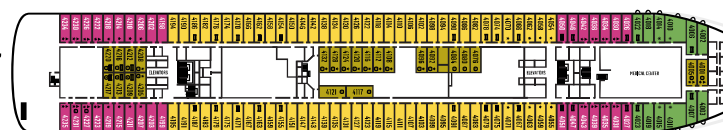

DECK 12/14

DECK 11

DECK 10

DECK 9

DECK 8

DECK 7

DECK 6

DECK 5

PLACES TO HAVE FUN

- Deck 12** Horizons Lounge and Disco
- Deck 8** Blue Bar and Lounge, Martini Piano Bar and Lounges, Ocean Bar and Lounge, Amphitheatro Show Lounge, Atrium, Casino
- Deck 7** Grapevine and Amphitheatro Show Lounge

YOUR SHIP

- 1260 guests in 630 staterooms, 149 with private balcony
- All staterooms are equipped with telephone, hairdryers, safety deposit boxes & TV
- Wi-Fi and doctor on board at extra cost

Length 219,30 m
Tonnage 55,877 grt
Flag Bermuda

Deckplans and stateroom layouts are given purely as a guide. Size and layout may vary within the same category.

CATEGORY	DECK	DESCRIPTION	NUMBER OF STATEROOMS
INTERIOR COSMOS CABINS			
IA	4	2 lower beds, 1 upper bed, 1 single or double sofa with bunk beds, bathroom with shower	24
IB	5/9	2 lower beds, 1 upper bed, 1 single sofa, bathroom with shower	46
IC	5/6/9/10	2 lower beds, 1 upper bed, 1 single or double sofa with bunk beds, bathroom with shower	59
EXTERIOR COSMOS CABINS			
XA	4/5	2 lower beds, double bed sofa with bunk beds, bathroom with shower or bathtub	20
XBO	6	2 lower beds, bathroom with bathtub (obstructed view)	34
XB	4/6	2 lower beds, 1 upper bed, 1 single or double sofa with bunk beds, bathroom with shower or bathtub	104
XC	4/5	2 lower beds, 1 upper bed, 1 single or double sofa with bunk beds, bathroom with bathtub	98
XD	5/9	2 lower beds, 1 single or double sofa with bunk beds, bathroom with bathtub	96
DREAM SUITES			
SJA	9	2 lower beds, single sofa bed, bathroom with jet tubs or shower	24
SJB	9	2 lower beds, single sofa bed, bathroom with jet tubs	76
SJC	10	2 lower beds, single sofa bed, bathroom with jet tubs	20
SG	10	2 lower beds, double sofa bed, bathroom with shower	28
SP	10	1 double bed, double sofa bed, bathroom with shower and jacuzzi bathtub	1