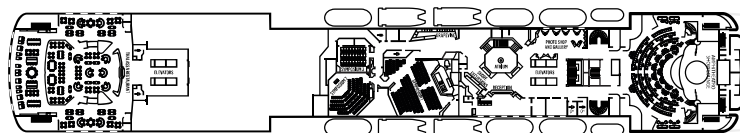

ONBOARD CELESTYAL JOURNEY

SYMBOL LEGEND

- None 2 lower beds
- ▲ 3rd berth
- ★ Sofa bed
- Double sofa bed
- ▢ Double sofa bed with bunk bed
- ◆ Double bed (only in the Penthouse)
- ⊙ Shower
- ⊛ Jet tubs
- ⌒ Porthole
- * Wheelchair accessible
- ◁ ▷ Interconnecting rooms
- ◐ Obstructed view

DECK 12/14

DECK 11

DECK 10

DECK 9

DECK 8

DECK 7

DECK 6

DECK 5

Deckplans and stateroom layouts are given purely as a guide. Size and layout may vary within the same category.

CATEGORY	DECK	DESCRIPTION	NUMBER OF STATEROOMS
INTERIOR COSMOS CABINS			
IA	4	2 lower beds, 1 upper bed, 1 single or double sofa with bunk beds, bathroom with shower	24
IB	5/9	2 lower beds, 1 upper bed, 1 single sofa, bathroom with shower	46
IC	5/6/9/10	2 lower beds, 1 upper bed, 1 single or double sofa with bunk beds, bathroom with shower	59
EXTERIOR COSMOS CABINS			
XA	4/5	2 lower beds, double bed sofa with bunk beds, bathroom with shower or bathtub	20
XBO	6	2 lower beds, bathroom with bathtub (obstructed view)	34
XB	4/6	2 lower beds, 1 upper bed, 1 single or double sofa with bunk beds, bathroom with shower or bathtub	104
XC	4/5	2 lower beds, 1 upper bed, 1 single or double sofa with bunk beds, bathroom with bathtub	98
XD	5/9	2 lower beds, 1 single or double sofa with bunk beds, bathroom with bathtub	96
DREAM SUITES			
SJA	9	2 lower beds, single sofa bed, bathroom with jet tubs or shower	24
SJB	9	2 lower beds, single sofa bed, bathroom with jet tubs	76
SJC	10	2 lower beds, single sofa bed, bathroom with jet tubs	20
SG	10	2 lower beds, double sofa bed, bathroom with shower	28
SP	10	1 double bed, double sofa bed, bathroom with shower and jacuzzi bathtub	1