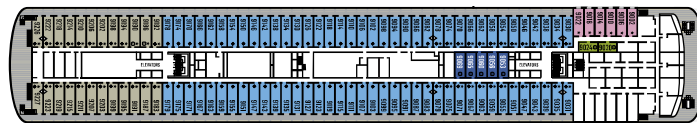

ONBOARD CELESTYAL JOURNEY

SYMBOL LEGEND

- None 2 lower beds
- ▲ 3rd berth
- ★ Sofa bed
- Double sofa bed
- ▢ Double sofa bed with bunk bed
- ◆ Double bed (only in the Penthouse)
- ⊙ Shower
- ⊛ Jet tubs
- ⌒ Porthole
- * Wheelchair accessible
- ◁ ▷ Interconnecting rooms
- ◐ Obstructed view

DECK 12/14

DECK 11

DECK 10

DECK 9

DECK 8

DECK 7

DECK 6

DECK 5

YOUR SHIP

- 1260 guests in 630 staterooms, 149 with private balcony
- All staterooms are equipped with telephone, hairdryers, safety deposit boxes & TV
- Wi-Fi and doctor on board at extra cost

Length 219,30 m
Tonnage 55,877 grt
Flag Bermuda

Deckplans and stateroom layouts are given purely as a guide. Size and layout may vary within the same category.

CATEGORY	DECK	DESCRIPTION	NUMBER OF STATEROOMS
INTERIOR COSMOS CABINS			
IA	4	2 lower beds, 1 upper bed, 1 single or double sofa with bunk beds, bathroom with shower	24
IB	5/9	2 lower beds, 1 upper bed, 1 single sofa, bathroom with shower	46
IC	5/6/9/10	2 lower beds, 1 upper bed, 1 single or double sofa with bunk beds, bathroom with shower	59
EXTERIOR COSMOS CABINS			
XA	4/5	2 lower beds, double bed sofa with bunk beds, bathroom with shower or bathtub	20
XBO	6	2 lower beds, bathroom with bathtub (obstructed view)	34
XB	4/6	2 lower beds, 1 upper bed, 1 single or double sofa with bunk beds, bathroom with shower or bathtub	104
XC	4/5	2 lower beds, 1 upper bed, 1 single or double sofa with bunk beds, bathroom with bathtub	98
XD	5/9	2 lower beds, 1 single or double sofa with bunk beds, bathroom with bathtub	96
DREAM SUITES			
SJA	9	2 lower beds, single sofa bed, bathroom with jet tubs or shower	24
SJB	9	2 lower beds, single sofa bed, bathroom with jet tubs	76
SJC	10	2 lower beds, single sofa bed, bathroom with jet tubs	20
SG	10	2 lower beds, double sofa bed, bathroom with shower	28
SP	10	1 double bed, double sofa bed, bathroom with shower and jacuzzi bathtub	1