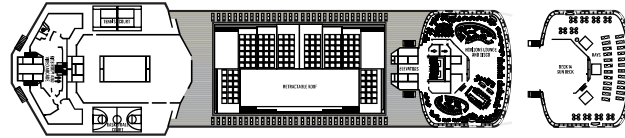

ONBOARD CELESTYAL JOURNEY

SYMBOL LEGEND

- None 2 lower beds
- ▲ 3rd berth
- ★ Sofa bed
- Double sofa bed
- ▢ Double sofa bed with bunk bed
- ◆ Double bed (only in the Penthouse)
- ⊙ Shower
- ⊛ Jet tubs
- ⌒ Porthole
- * Wheelchair accessible
- ◁ ▷ Interconnecting rooms
- ◐ Obstructed view

DECK 12/14

DECK 11

DECK 10

DECK 9

DECK 8

DECK 7

DECK 6

DECK 5

Deckplans and stateroom layouts are given purely as a guide. Size and layout may vary within the same category.

CATEGORY	DECK	DESCRIPTION	NUMBER OF STATEROOMS
INTERIOR COSMOS CABINS			
IA	4	2 lower beds, 1 upper bed, 1 single or double sofa with bunk beds, bathroom with shower	24
IB	5/9	2 lower beds, 1 upper bed, 1 single sofa, bathroom with shower	46
IC	5/6/9/10	2 lower beds, 1 upper bed, 1 single or double sofa with bunk beds, bathroom with shower	59
EXTERIOR COSMOS CABINS			
XA	4/5	2 lower beds, double bed sofa with bunk beds, bathroom with shower or bathtub	20
XBO	6	2 lower beds, bathroom with bathtub (obstructed view)	34
XB	4/6	2 lower beds, 1 upper bed, 1 single or double sofa with bunk beds, bathroom with shower or bathtub	104
XC	4/5	2 lower beds, 1 upper bed, 1 single or double sofa with bunk beds, bathroom with bathtub	98
XD	5/9	2 lower beds, 1 single or double sofa with bunk beds, bathroom with bathtub	96
DREAM SUITES			
SJA	9	2 lower beds, single sofa bed, bathroom with jet tubs or shower	24
SJB	9	2 lower beds, single sofa bed, bathroom with jet tubs	76
SJC	10	2 lower beds, single sofa bed, bathroom with jet tubs	20
SG	10	2 lower beds, double sofa bed, bathroom with shower	28
SP	10	1 double bed, double sofa bed, bathroom with shower and jacuzzi bathtub	1